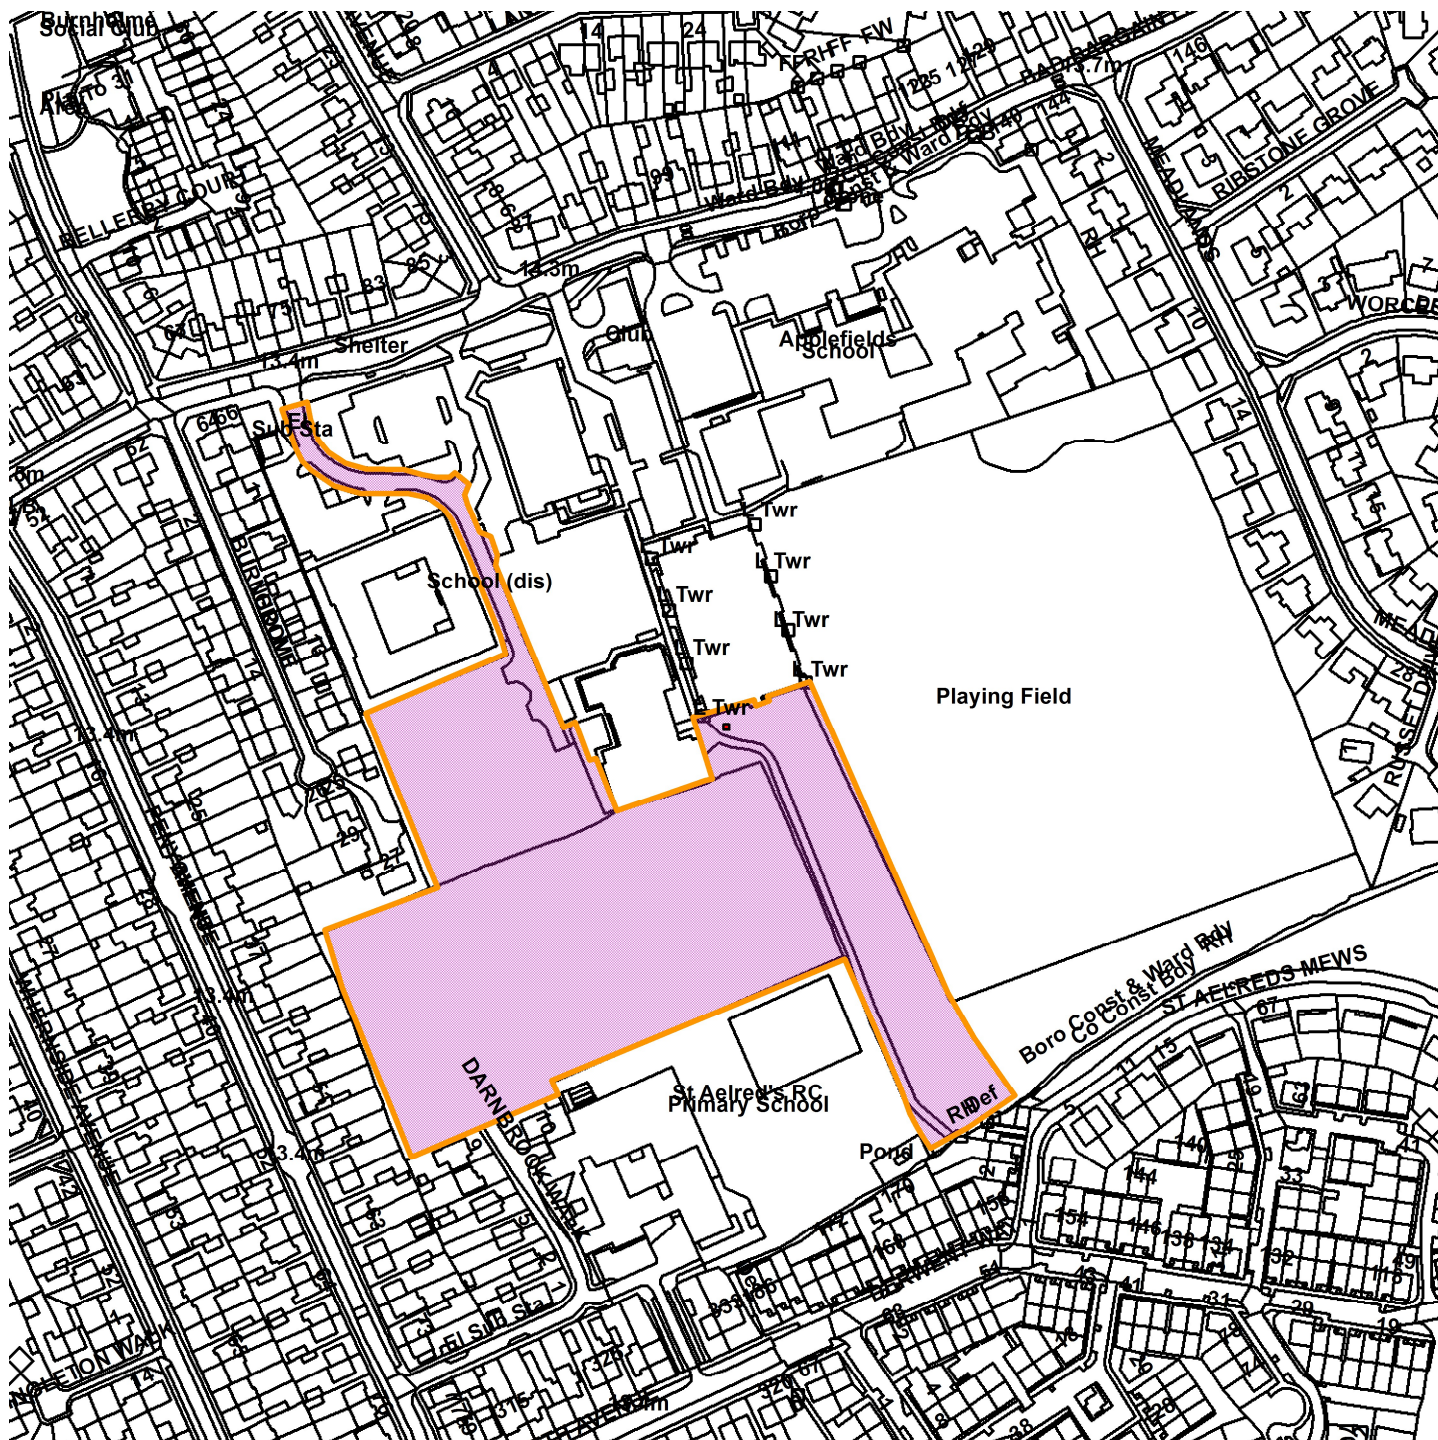

20/01916/OUTM

Burnholme Community Hub, Mossdale Avenue, YO31 0HA

GIS by ESRI (UK)

Scale : 1:2779

Reproduced from the Ordnance Survey map with the permission of the Controller of Her Majesty's Stationery Office © Crown Copyright 2000.

Unauthorised reproduction infringes Crown Copyright and may lead to prosecution or civil proceedings.

Produced using ESRI (UK)'s MapExplorer 2.0 - <http://www.esriuk.com>

Organisation	City of York Council
Department	Economy & Place
Comments	Site Location Plan
Date	12 April 2021
SLA Number	